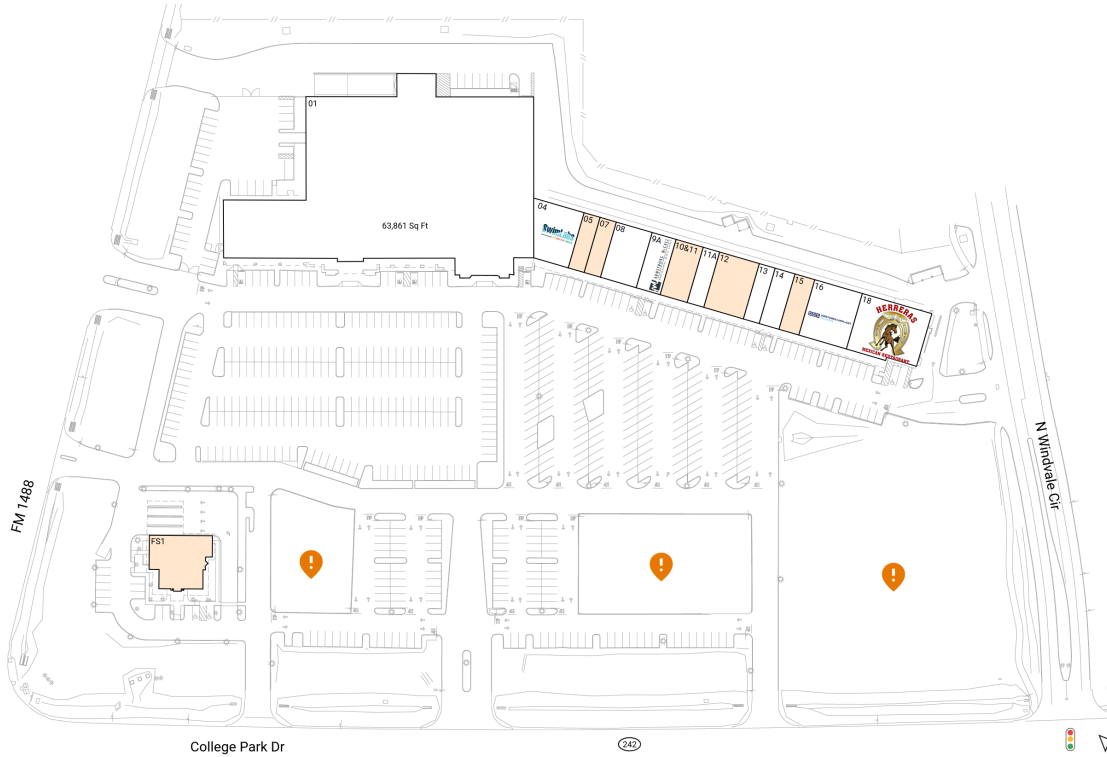

## Available Spaces

05	1,400 Sq Ft	360°	FS1	5,000 Sq Ft	360°
07	1,400 Sq Ft	360°	OPO 1	0 Sq Ft	
10&11	2,387 Sq Ft	360°	OPO 2	0 Sq Ft	
12	3,500 Sq Ft	360°	OPO 3	0 Sq Ft	
15	1,750 Sq Ft	360°			

## Current Tenants Space size listed in square feet

01	Tesla	63,861
04	Swimlabs	3,740
08	Armed Forces Recruiting	3,150
9A	Armstrong McCall	2,100
11A	Tweez Nailz & Zpa	1,463
13	Golden Chop Sticks	1,400
14	The Woodlands Hair Elite	1,750
16	DDS Dentures and Implant Solutions	4,200
18	Herrera's Mexican Restaurant	3,587

This site plan is for illustrative and information purposes only, showing the general layout of the shopping center; and is not a legal survey. Brixmor makes no representation or warranty that the shopping center is exactly as depicted as site conditions and tenant mix are subject to change over time.  
3004